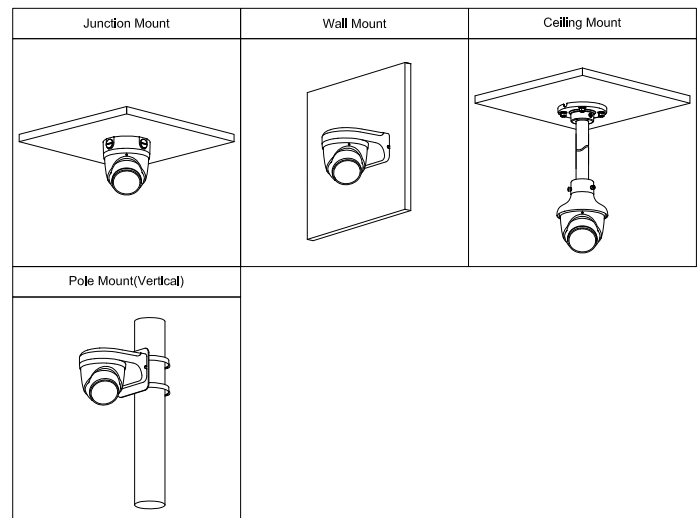

Power

Power Supply	12V DC/PoE (802.3af)
Power Consumption	Basic power consumption: 3.1W (DC12V); 3.5W (POE) Max. power consumption (WDR + H.265 + red and blue lights flashing alternately + warm light + sound alarm): 7.8W (DC12V); 8.2W (POE)

Environment

Operating Conditions	-40°C to +60°C (-40°F to +140°F)/Less than 95% RH
Storage Conditions	-40°C to +60°C (-40°F to +140°F)
Protection Grade	IP67

Structure

Casing	Metal
Dimensions	Φ122.0 mm × 110.9 mm (4.8" × 4.4")
Net Weight	754 g (1.7 lb)
Gross Weight	915 g (2.0 lb)

Ordering Information

Type	Model	Description
8MP Camera	PV-IPC-D04	8MP Full-color Outdoor Built-in-Mic, PAL
	PV-IPC-D04	8MP Full-color Outdoor Built-in-Mic, NTSC
	PV-IPC-D04	8MP Full-color Outdoor Built-in-Mic, PAL
	PV-IPC-D04	8MP Full-color Outdoor Built-in-Mic, NTSC
	PFA137	Junction Box

8MP Camera	PFB205W	Wall Mount
	PFB220C	Ceiling Mount
	PFA152-E	Pole Mount
	PFM321D	12V DC 1A Power Adapter
	LR1002-1ET/1EC	Single-port Long Reach Ethernet over Coax Extender
	PFM900-E	Integrated Mount Tester
	PFM114	TLC SD Card

Accessories

Optional

PFM900-E
Integrated Mount
Tester